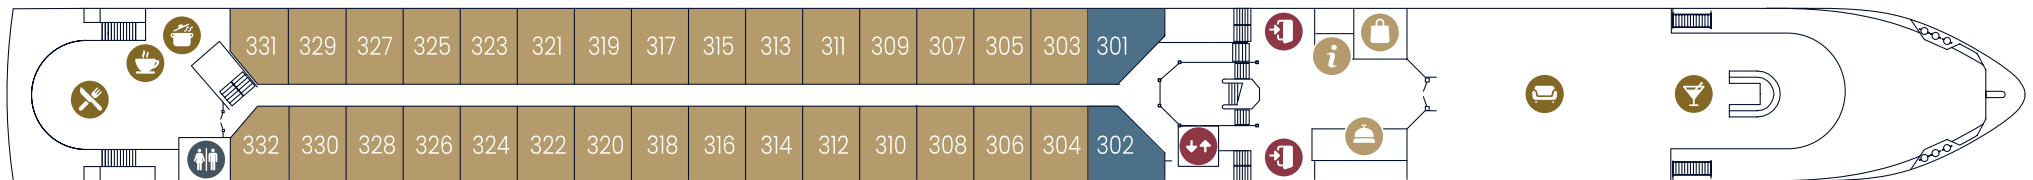

Diamant Deck | Diamond Deck No. 300